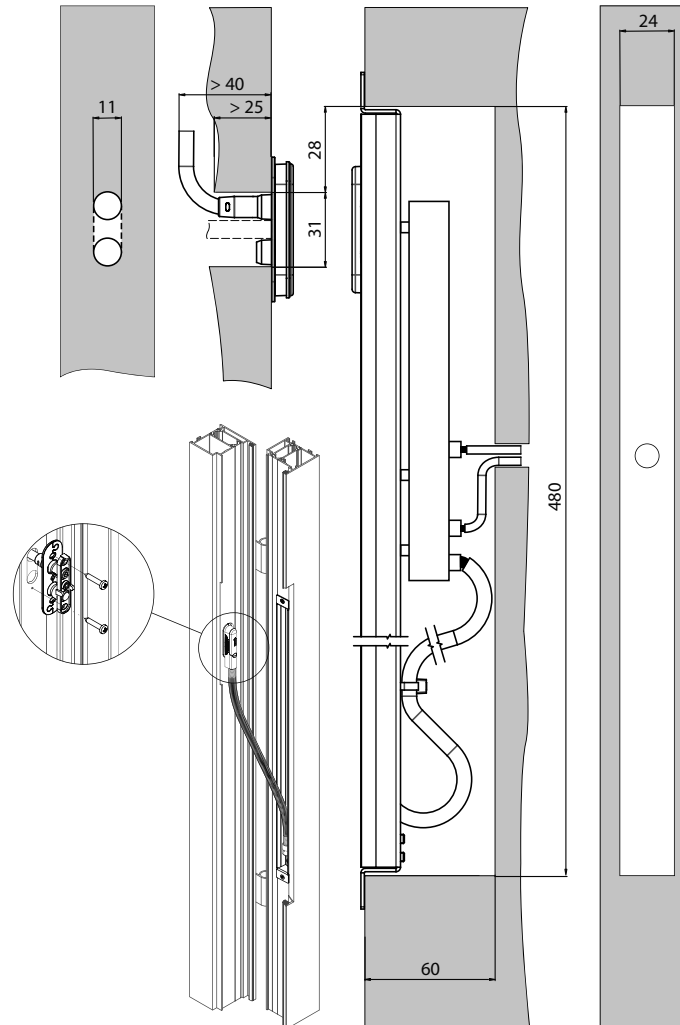

### Technical data:

Electrical parameters: 2.5 A; 12-24 VDC

Cable: Li9Y11Y, 8 x 0.34 mm<sup>2</sup>, RoHS compliant

Cable length door frame: 2.5 m

Cable length door leaf: 0.8 m with CP35/8 connector for control panel

### Dimensions

Mounting set  
for solid profiles  
100 890

### Milling dimensions for mounting into hollow profiles

### Milling dimensions for mounting into solid profiles