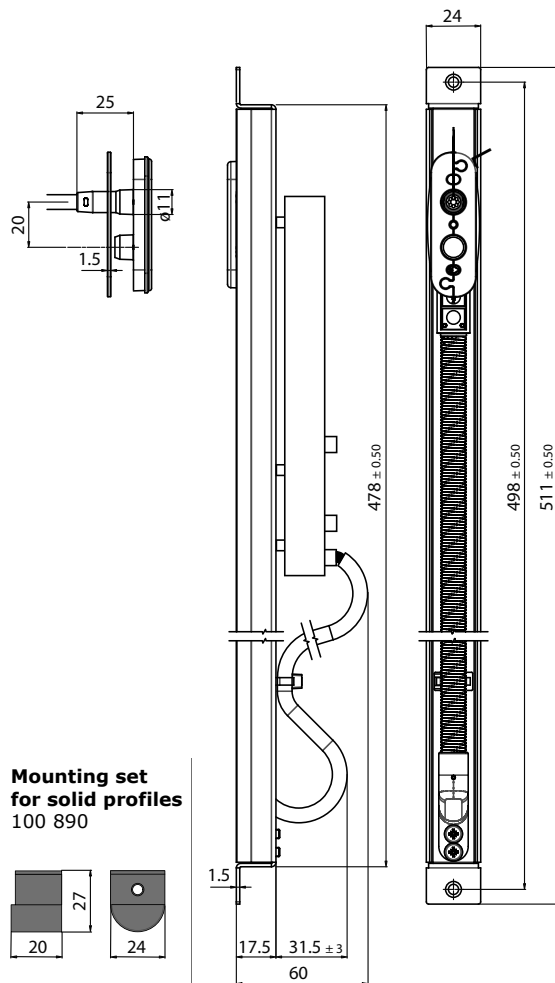

### Technical data:

Electrical parameters: 2.5 A; 12-24 VDC

Cable: Li9Y11Y, 8 x 0.34 mm<sup>2</sup>, RoHS compliant

Cable length door frame: 2.5 m

Cable length door leaf: 0.8 m with CP35/8 connector for control panel

### Dimensions

Mounting set  
for solid profiles  
100 890

### Milling dimensions for mounting into hollow profiles

### Milling dimensions for mounting into solid profiles